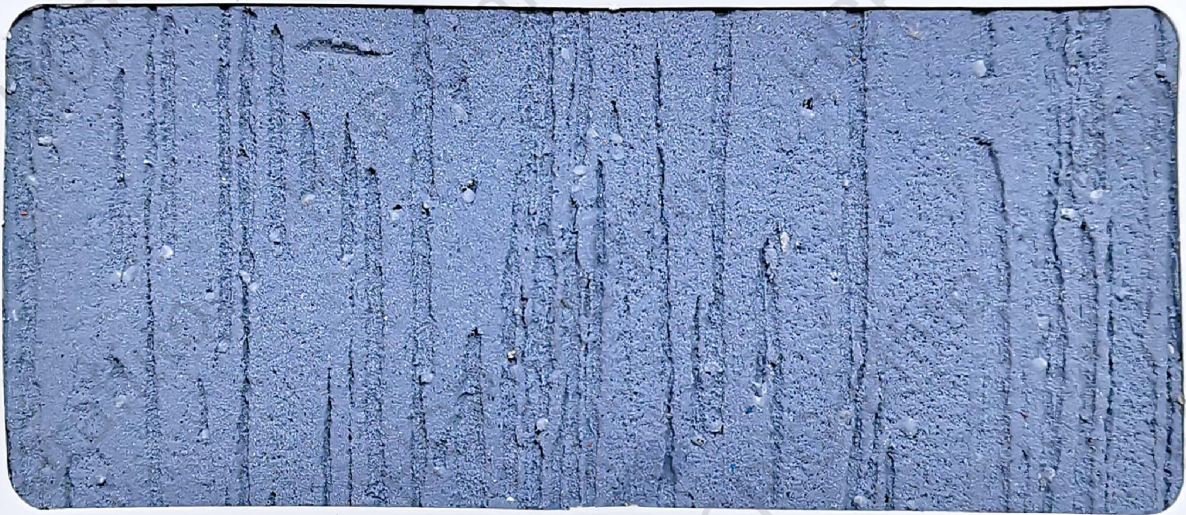

جرافيتو 1 مم